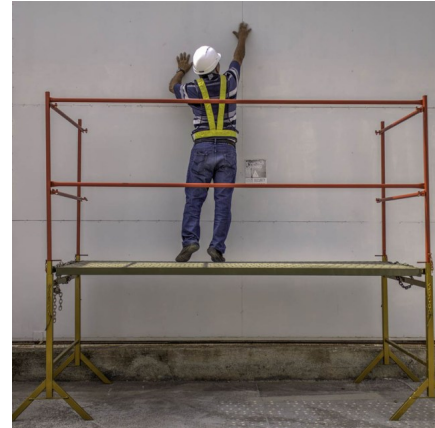

Auxiliary Folding Scaffold Protective Railings

The Protective Railings for the mini scaffolding are made of iron, easy to carry, fast to adjust and easy to handle.

Rating: Not Rated Yet

[Ask a question about this product](#)

Description

The Protective Railings for the mini scaffolding are made of iron, easy to carry, fast to adjust and easy to handle.

For us, Health and Safety play a key role, that's why we manufactured the protective railings for preventing accidents and falls in the workplace, ensuring the safety of workers at the construction site.

Technical Specifications

Foldable column	1.10 cm
Pipes	0.955-2.50 cm